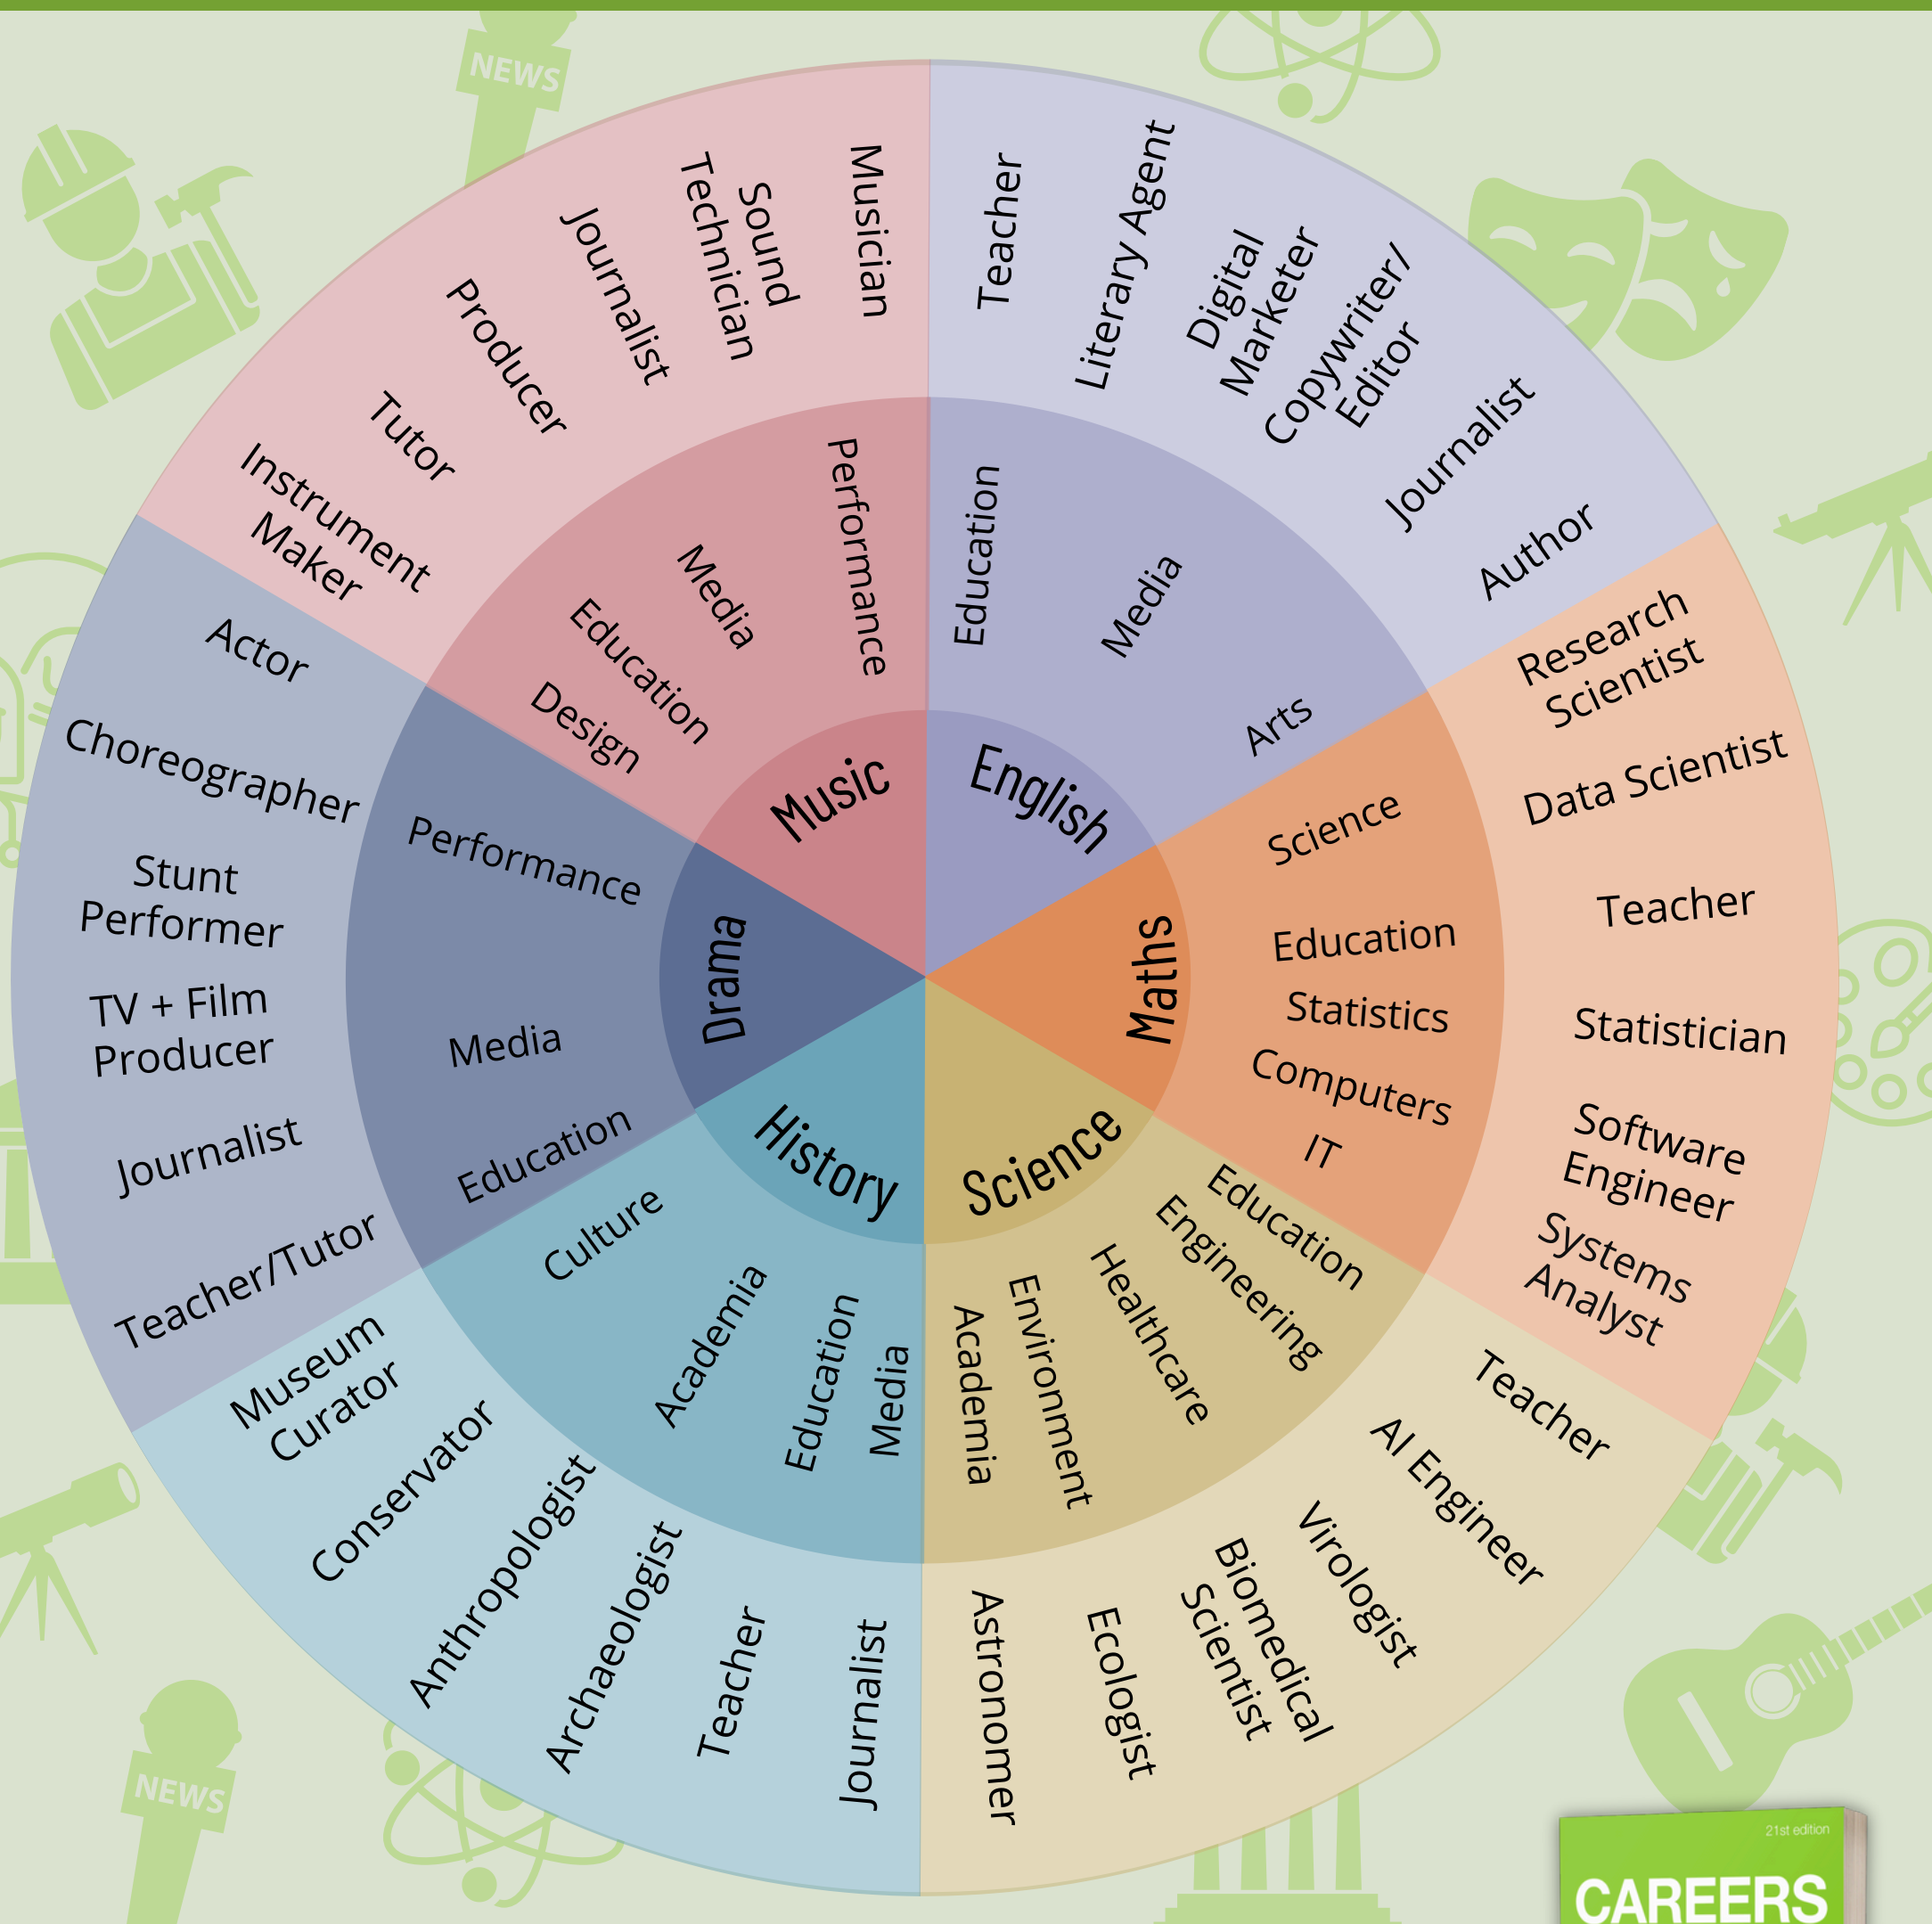

EXPLORE YOUR CAREER PATHWAYS

Find out which jobs your school subjects can lead to!

Designed to support Gatsby Benchmarks 2, 3 and 4, this poster will help students envision their career pathways. Looking for more careers inspiration? Check out Trotman's best-selling jobs directory - *Careers 2025*!