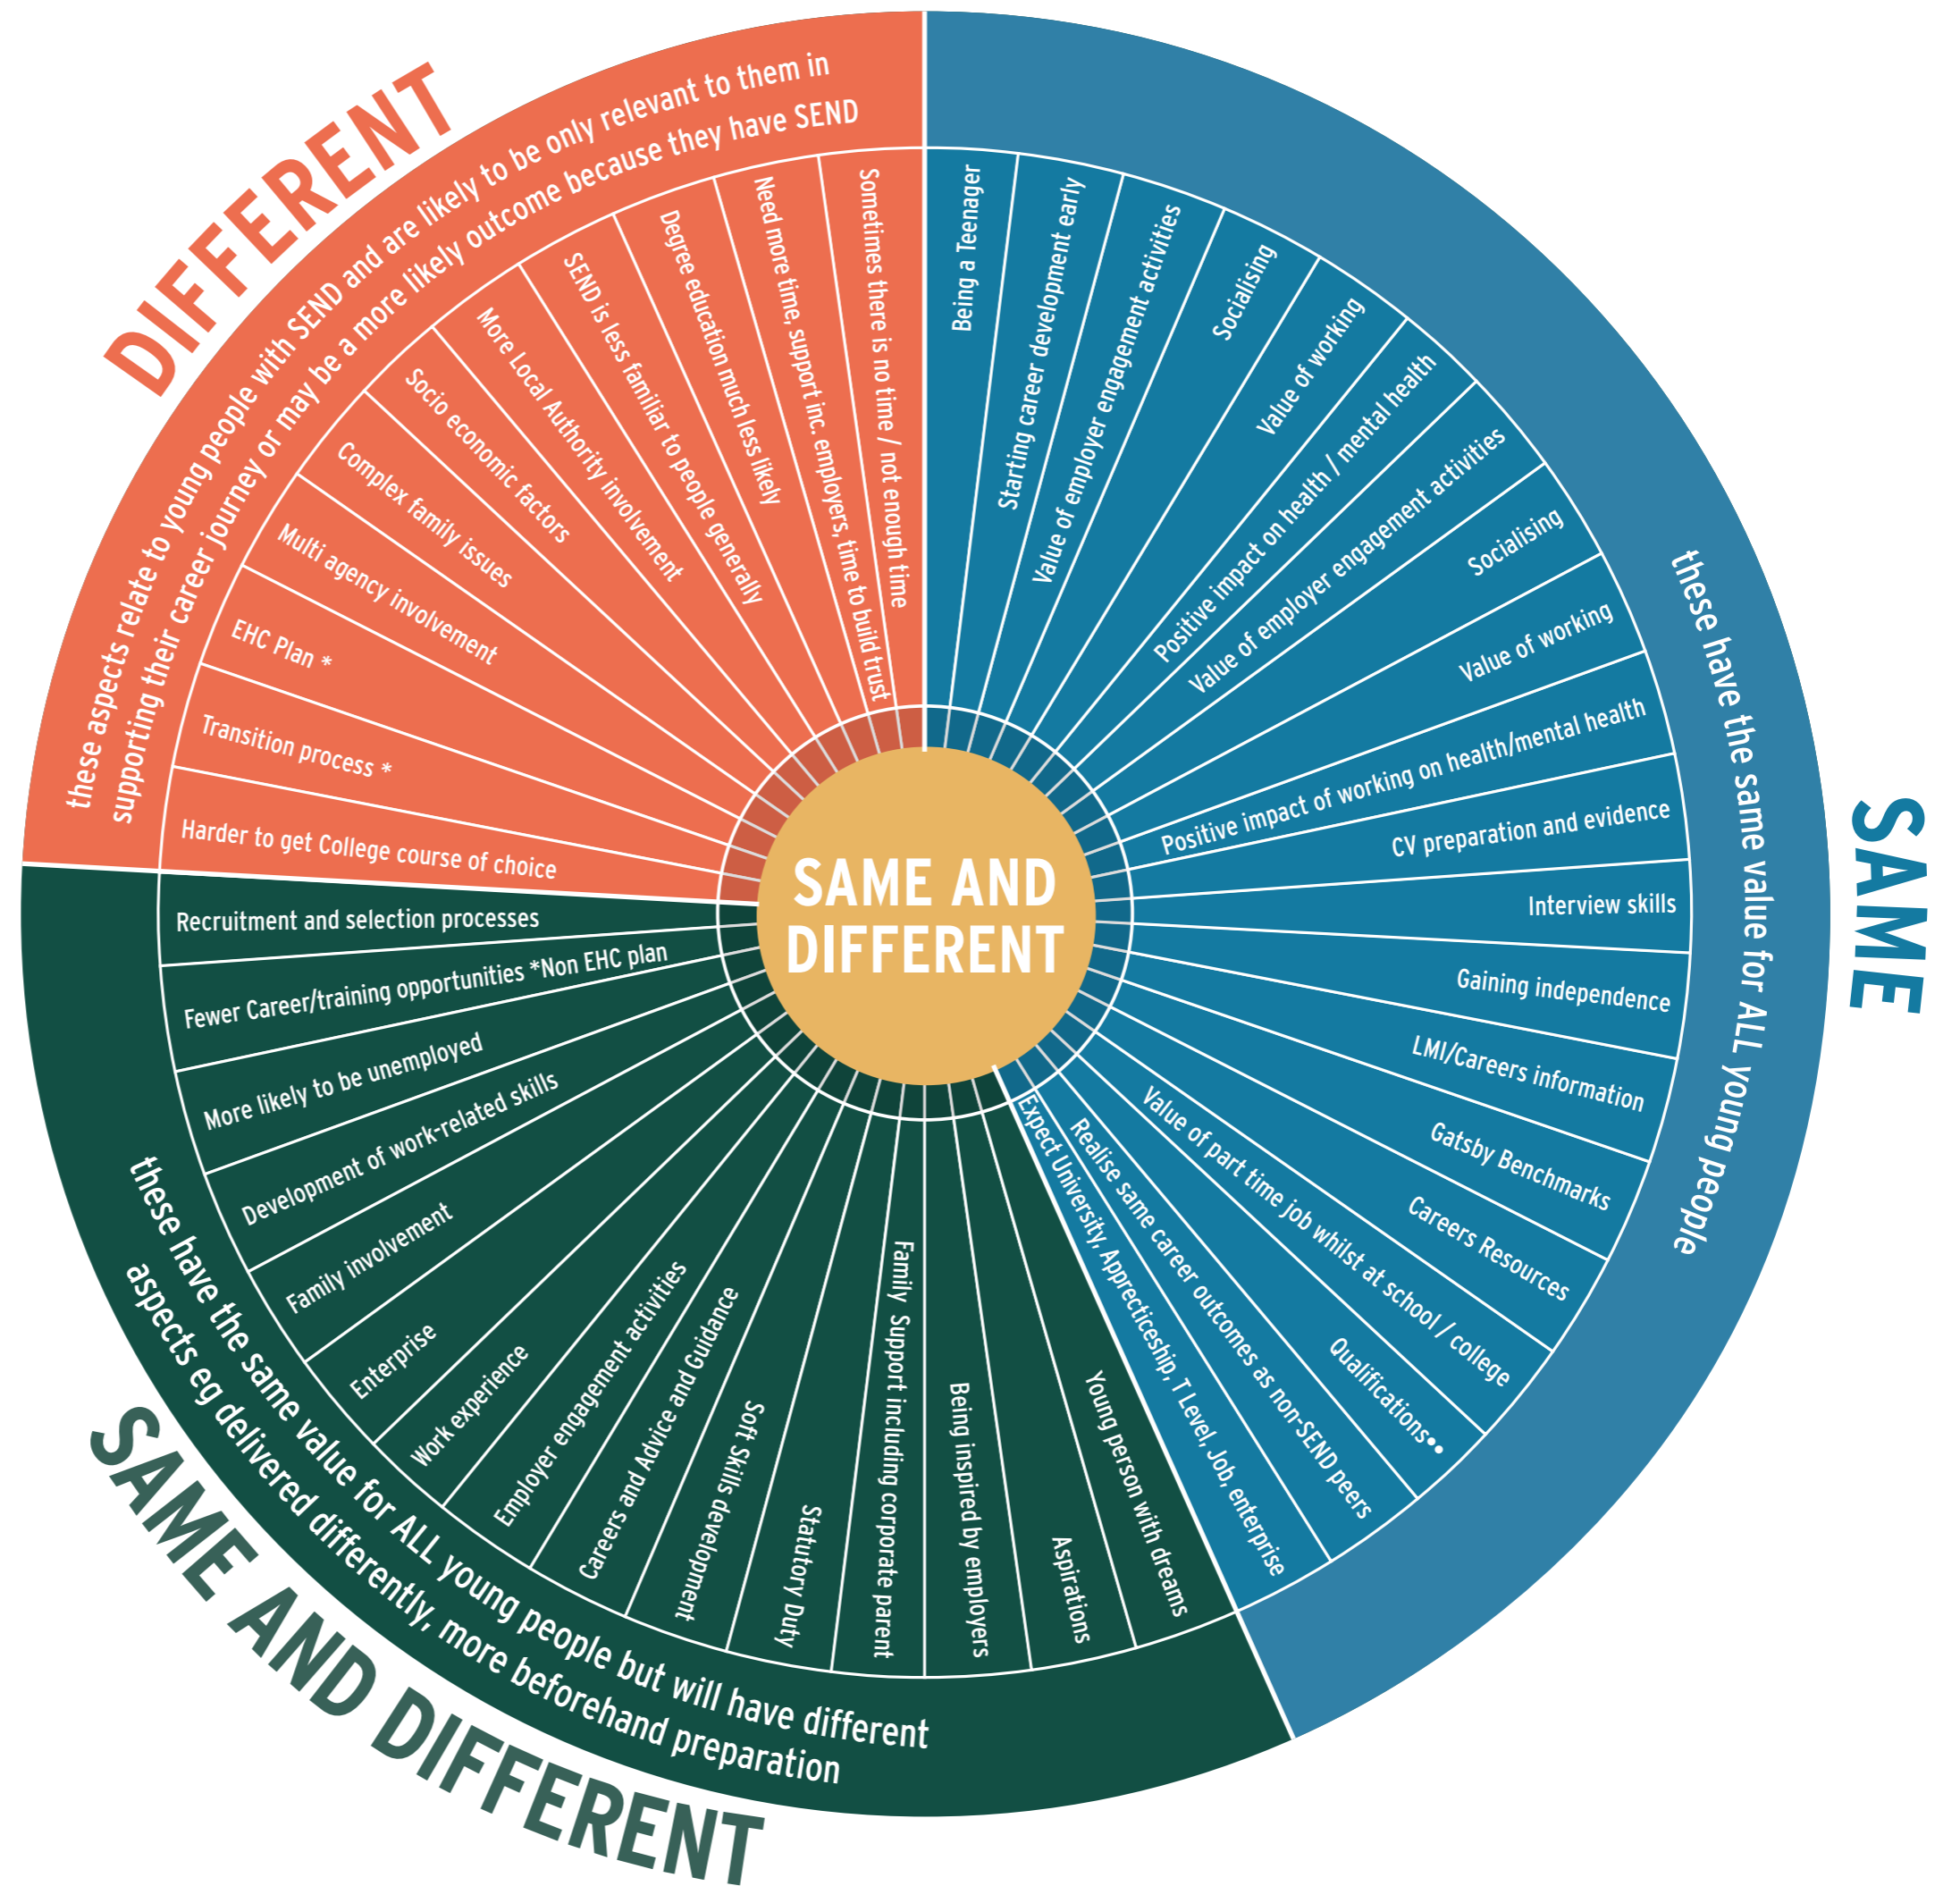

Same and Different

TALENTINO®

THE CAREERS &
ENTERPRISE
COMPANY

Same and different is an early career development model for young people with SEND *who typically will be able to take* GCSEs or Level 2 qualifications.

Potential Career Outcomes include
– University, Apprenticeships,
employment, Enterprise,
FE College, A Level, T Level,
Higher Technical Education.

For young people with SEND who typically will be able to take GCSEs or Level 2 qualifications.

- Same
- Same and Different
- Different